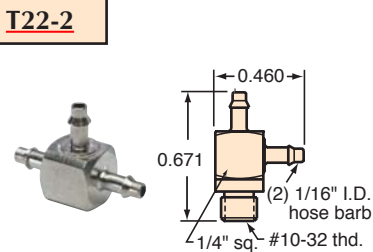

MINIMATIC® SLIP-ON FITTINGS

"T" FITTINGS

T22-3

T33-2

T42-4

T44-2

T44-4

T22-2

T22-4

T42-2

T33-3

T33-4

T44-3

#10-32 to "T" Fittings

Gasket: Buna-N gasket included (not installed)

TT0-202