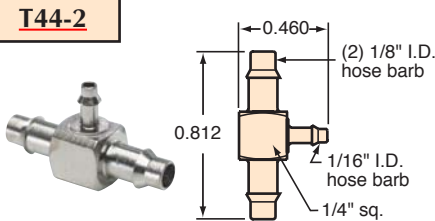

MINIMATIC® SLIP-ON FITTINGS

"T" FITTINGS

T22-3

T33-2

T42-4

T44-2

T44-4

T22-2

T22-4

T42-2

T33-3

T33-4

T44-3

#10-32 to "T" Fittings

Gasket: Buna-N gasket included (not installed)

TT0-202