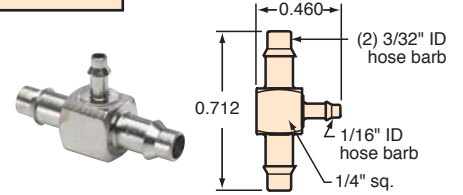

MINIMATIC® SLIP-ON FITTINGS

"T" FITTINGS

T22-3

T33-2

T42-4

T44-2

T44-4

T22-2

T22-4

T42-2

T33-3

T33-4

T44-3

#10-32 to "T" Fittings

Gasket: Buna-N gasket included (not installed)

TT0-202