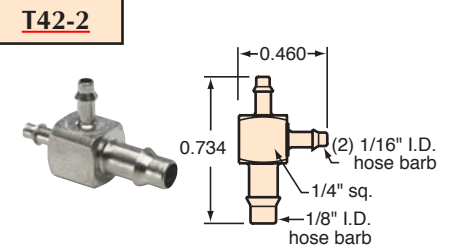

MINIMATIC® SLIP-ON FITTINGS

"T" FITTINGS

T22-3

T33-2

T42-4

T44-2

T44-4

T22-2

T22-4

T42-2

T33-3

T33-4

T44-3

#10-32 to "T" Fittings

Gasket: Buna-N gasket included (not installed)

TT0-202