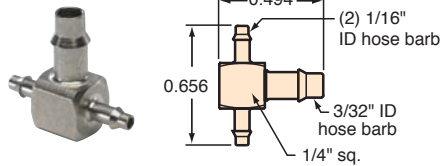

MINIMATIC® SLIP-ON FITTINGS

"T" FITTINGS

T22-3

T33-2

T42-4

T44-2

T44-4

T22-2

T22-4

T42-2

T33-3

T33-4

T44-3

#10-32 to "T" Fittings

Gasket: Buna-N gasket included (not installed)

TT0-202