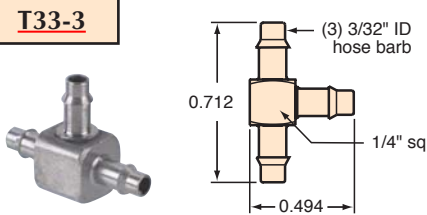

MINIMATIC® SLIP-ON FITTINGS

"T" FITTINGS

T22-3

T33-2

T42-4

T44-2

T44-4

T22-2

T22-4

T42-2

T33-3

T33-4

T44-3

#10-32 to "T" Fittings

Gasket: Buna-N gasket included (not installed)

TT0-202