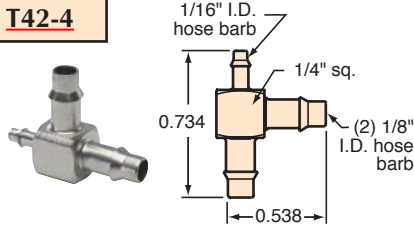

MINIMATIC® SLIP-ON FITTINGS

"T" FITTINGS

T22-3

T33-2

T42-4

T44-2

T44-4

T22-2

T22-4

T42-2

T33-3

T33-4

T44-3

#10-32 to "T" Fittings

Gasket: Buna-N gasket included (not installed)

TT0-202