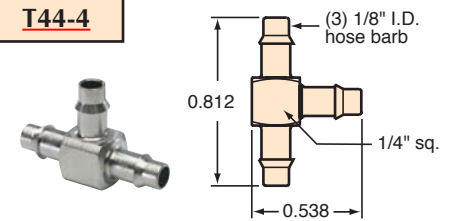

MINIMATIC® SLIP-ON FITTINGS

"T" FITTINGS

T22-3

T33-2

T42-4

T44-2

T44-4

T22-2

T22-4

T42-2

T33-3

T33-4

T44-3

#10-32 to "T" Fittings

Gasket: Buna-N gasket included (not installed)

TT0-202