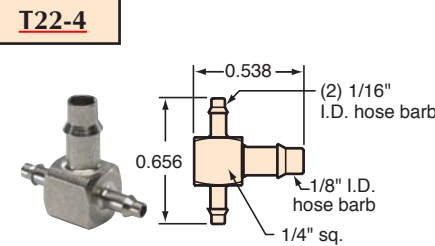

MINIMATIC® SLIP-ON FITTINGS

"T" FITTINGS

T22-3

T33-2

T42-4

T44-2

T44-4

T22-2

T22-4

T42-2

T33-3

T33-4

T44-3

#10-32 to "T" Fittings

Gasket: Buna-N gasket included (not installed)

TT0-202